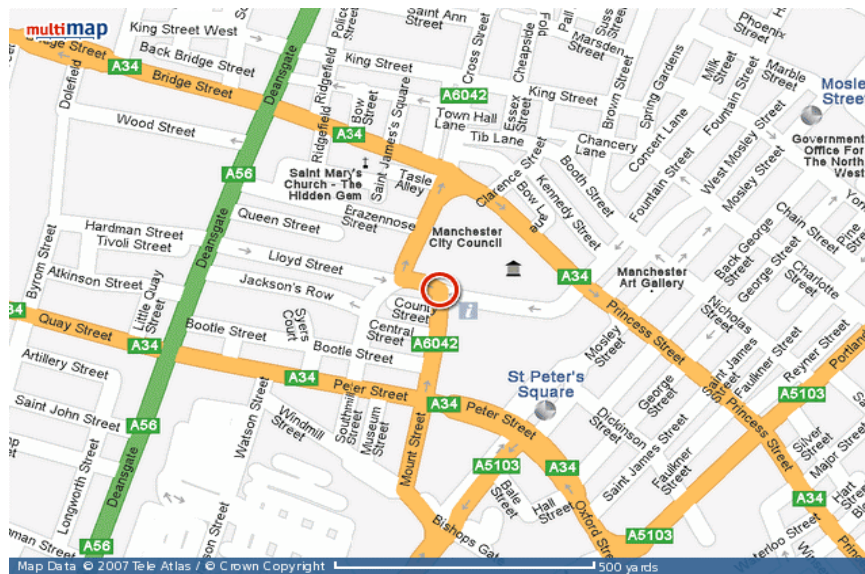

LIVERPOOL SOCIETY OF ANAESTHETISTS

Established 1930

Dilectis Somnum

www.lsoa.org.uk

Registered Charity No: 515768

By train or Metrolink

If you are travelling to Manchester by train you can get a Metrolink tram from Piccadilly, Victoria and Deansgate train stations to St Peter's Square, which is the nearest Metrolink station to the Town Hall complex.

By car

Parking is often difficult around the Town Hall complex. You may be able to find a space in one of the pay and display parking bays. There are a number of car parks in Manchester city centre operated by NCP. Contact them on 0870 606 7050 or visit their website to find out where they are and current charges.